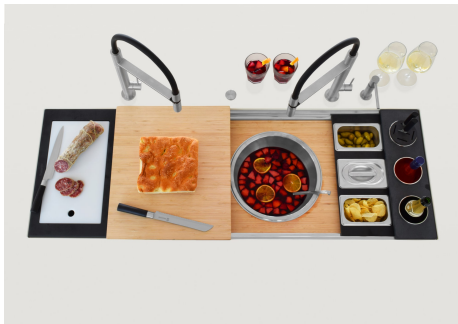

Happy Hour Level 4

Compatible accessories/Accessori compatibili:

8100 600

GALLERY

EQUIPMENT

GRILLE NOIRE POUR EVIERS RIVA
A100 E00

OPTIONAL ACCESSORIES

CUVETTE INOX PERFOREE