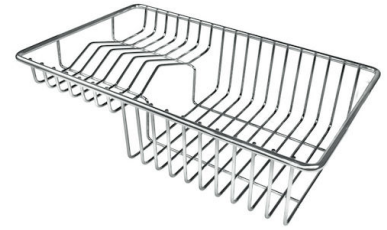

Happy Hour Level 4

Compatible accessories/Accessori compatibili:

8100 600

GALLERY

EQUIPMENT

GRILLE NOIRE POUR EVIERS RIVA
A100 E00

OPTIONAL ACCESSORIES

CUVETTE INOX PERFOREE

A151 F00

* only in combination with the accessory
A644 A01

CUVETTE PLASTIQUE BLANCHE

A153 A00

**GRILLE POR.ASSIETTES INOX
mm214x379**

A100 C03

* only in combination with the accessory
A644 A01

**KIT CUBE RONDE ET CUVETTE
RECTANGULAIRE POUR EVIERS
CONVIVIO**