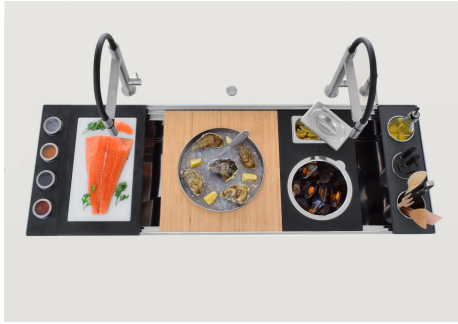

Happy Hour Level 4

Compatible accessories/Accessori compatibili:

8100 600

GALLERY

EQUIPMENT

GRILLE NOIRE POUR EVIERS RIVA
A100 E00

OPTIONAL ACCESSORIES

CUVETTE INOX PERFOREE